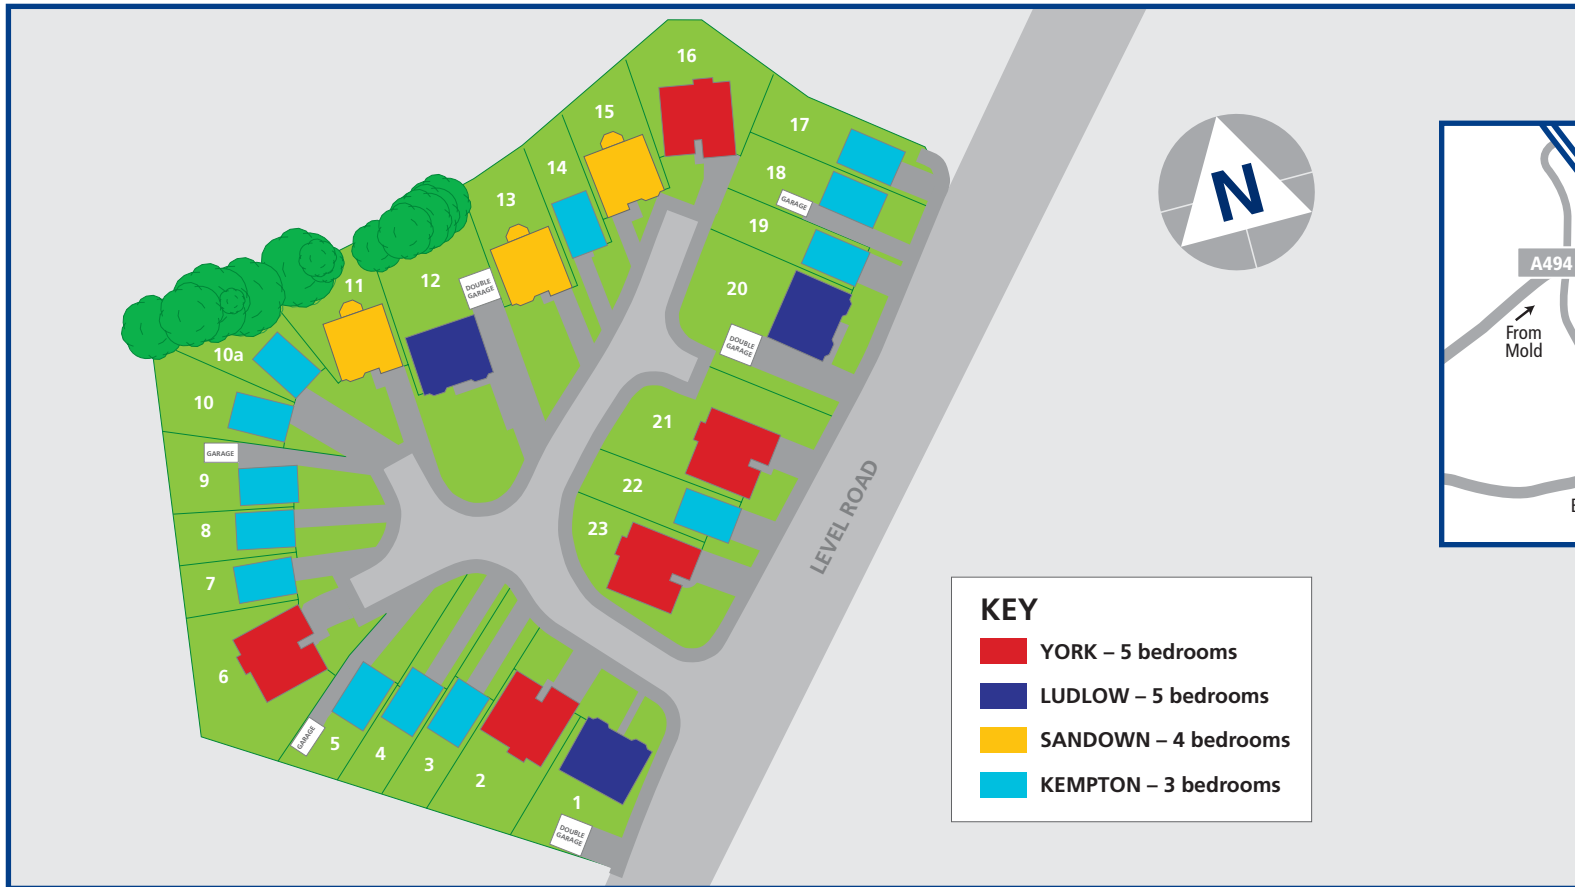

GREENVALE PARK

HAWARDEN

This site plan shows the relative positions of individual properties and is NOT DRAWN TO SCALE. It is two dimensional and does not show land gradients and contours, landscaping, boundary treatments or street lighting. All plans and elevations in these particulars are COPYRIGHT and should not be copied or reproduced without prior written consent of Edwards Homes. These particulars are issued as general information for the assistance of intending purchasers only and do not form the basis of any offer or contract. A prospective purchaser must satisfy themselves by their own inspections or other enquiries as to the correctness of each of the statements and information contained in these particulars. Edwards Homes reserve the right to alter the specification at any time without notice. E&OE.